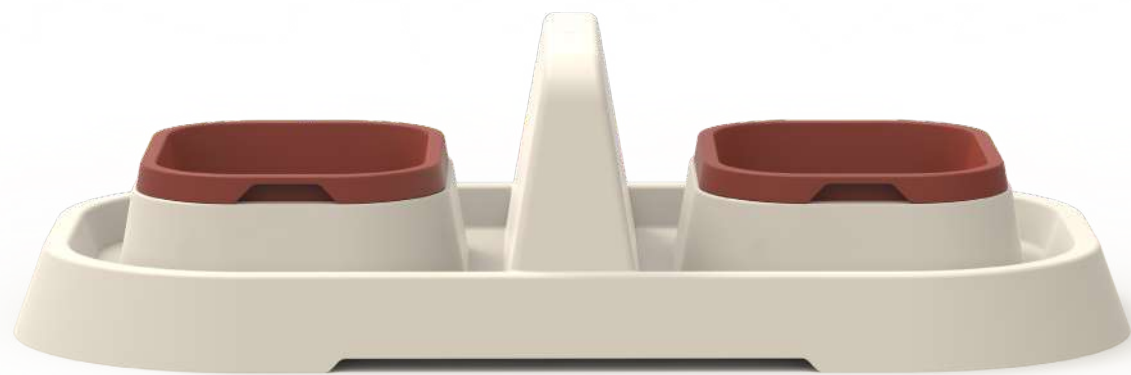

Efficient
litter scoop

anti-bacterial
material

 40x56x23 cm  ^{5 pcs} 42x58x38 cm  0,7 Kg  ---  S-M-L

07

LULL DINER

This specially designed food container set ensures a hygienic and organized feeding experience for your pet. The food container feature separate compartments for food and water, keeping them clean and fresh. The removable containers make it easy to clean, ensuring your pet's feeding area stays hygienic.