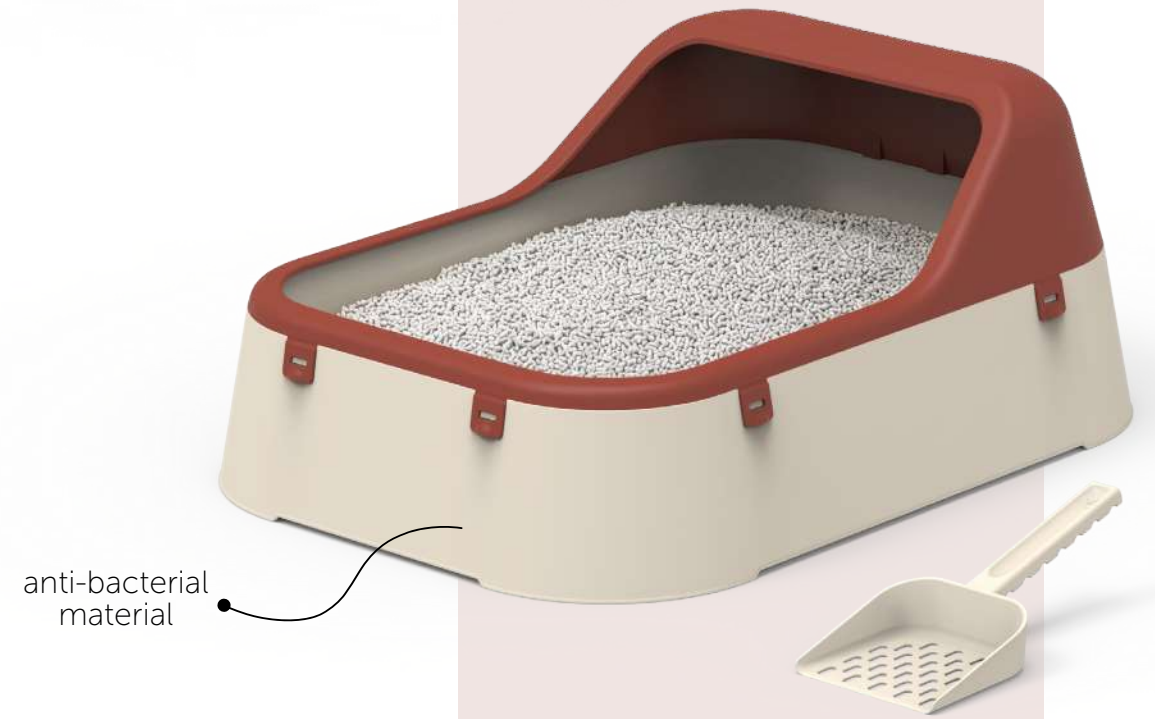

anti-bacterial
material

40x56x23 cm ^{5 pcs} 42x58x38 cm 0,7 Kg --- S-M-L