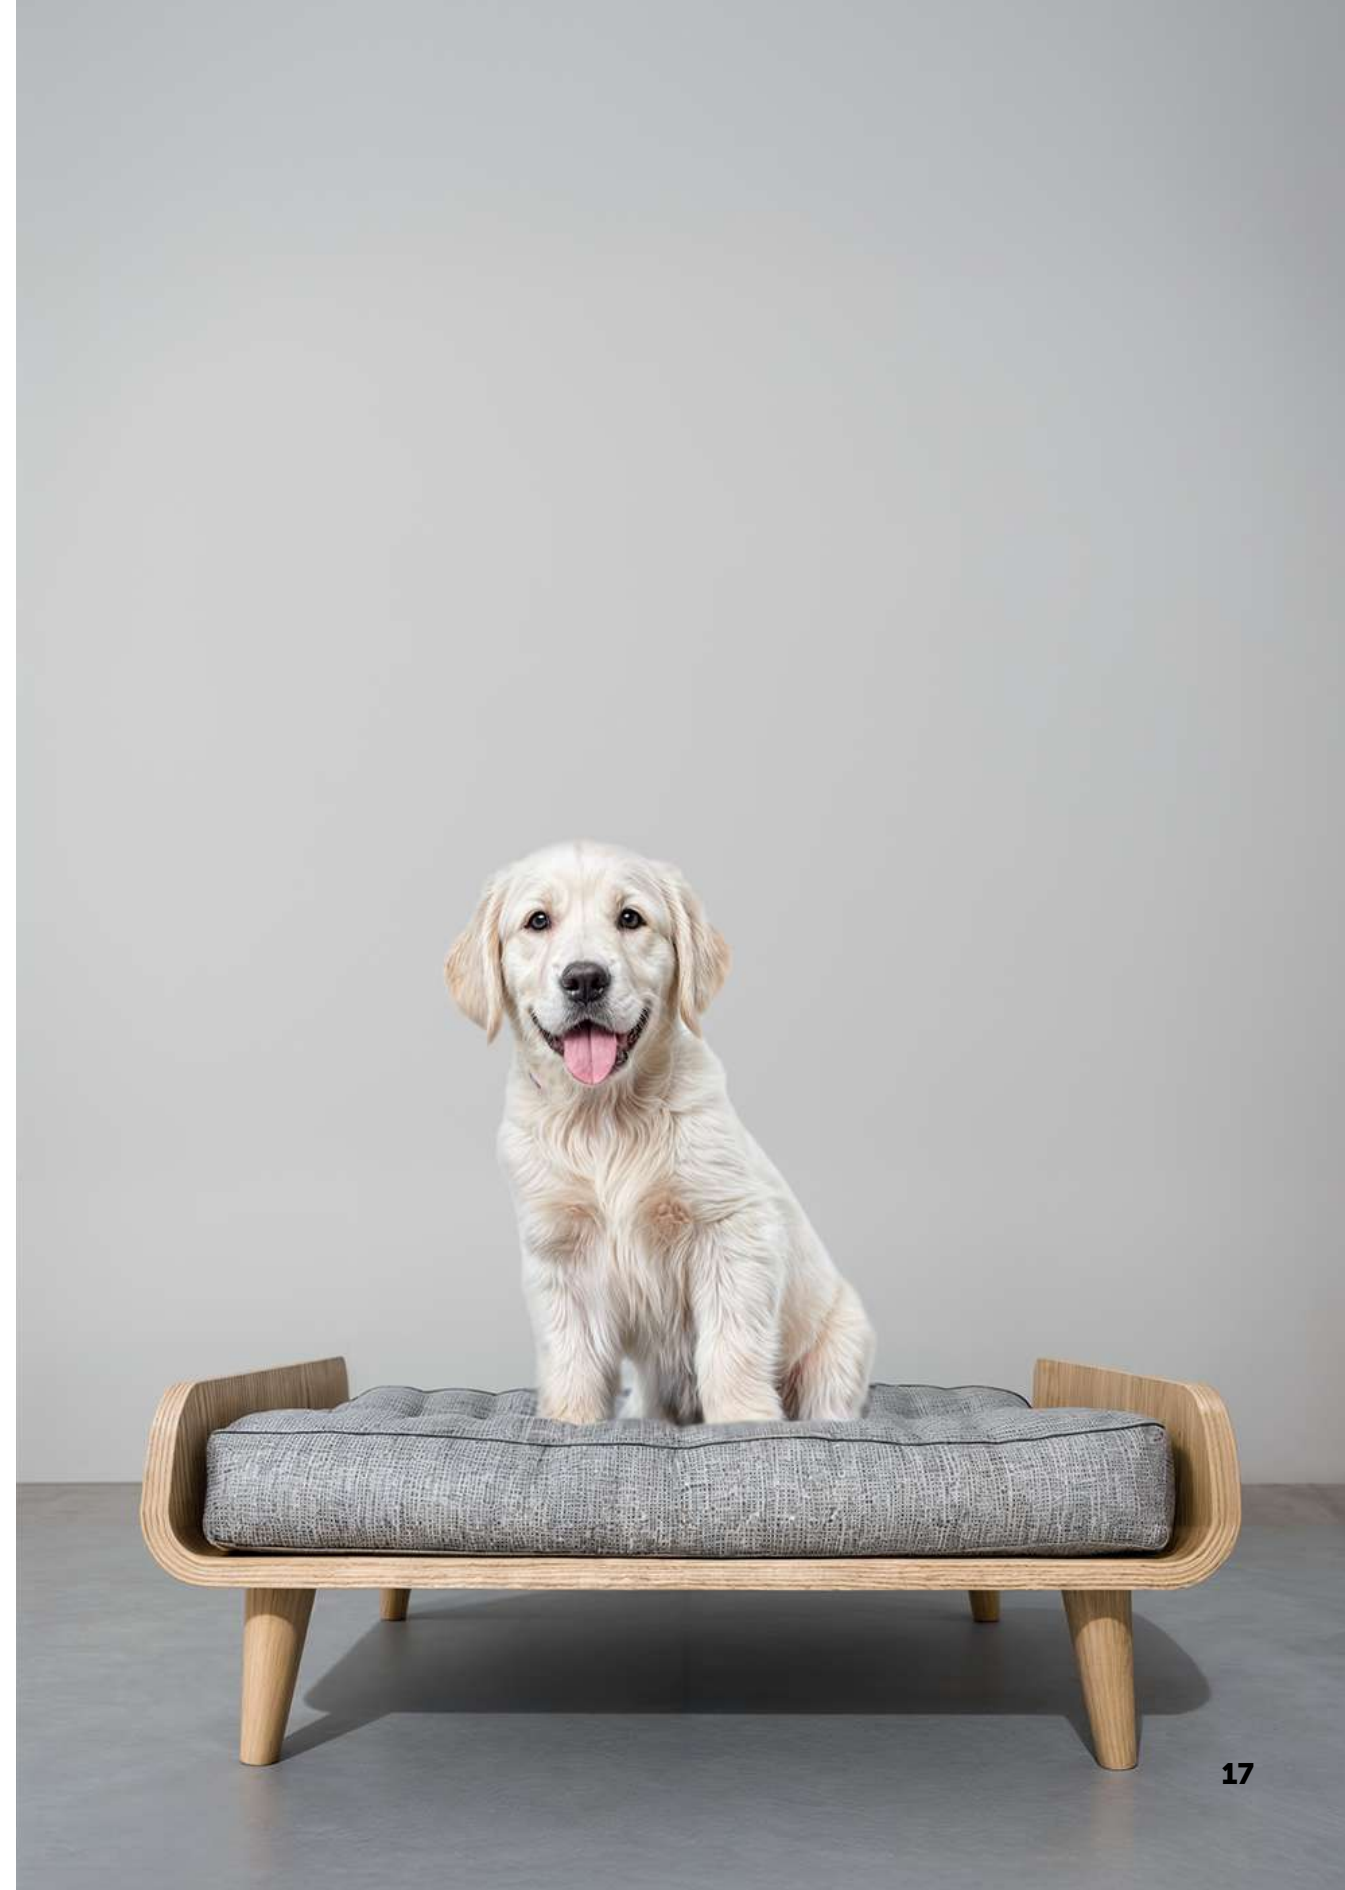

Natural Wood, Luxury Naps.

Crafted from untreated, toxin-free wood, it ensures a safe environment for your pet while adding a touch of elegance to your home. The smooth wooden surface is not only durable but also incredibly easy to clean, making it a practical choice for pet owners. Paired with a soft, washable cushion, this minimalist design provides the perfect balance of style, hygiene, and comfort for both you and your pet.