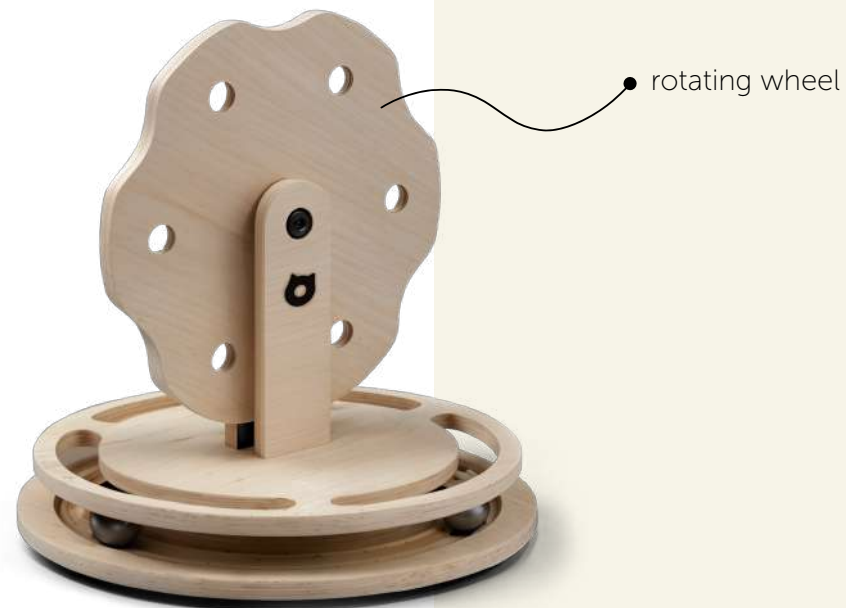

controlled ventilation

handle

 66x41x43 cm  63,5x44x21 cm  6 Kg  ---  S-M-L

Simplified Clean-Up

This practical litter box features a simple, rotatable design for easy cleaning. Its removable sieve allows waste to be effortlessly separated from clean litter, maintaining freshness and hygiene while offering a sleek and functional solution that complements any modern living space.

06 JOLY TOWER

Combining a spinning ball, a climbing tower, and a scratching surface, this toy offers endless entertainment in a stylish, compact form. Perfectly suited for any space, it ensures your cat stays happy, active, and entertained while also satisfying their scratching instincts, all while adding a touch of fun to your home.

57,5x50x112 cm

59x51x6,7 cm

4 Kg

S-M-L

06 JULY WHIRL

Crafted to spark your pet's natural instincts, this innovative toy delivers both mental stimulation and physical exercise, keeping your feline friend active and entertained. With its sleek, modern design, it effortlessly complements any home decor, making it the ideal addition to your pet's playtime routine.

25x25x27 cm

26x26x6,5 cm

1,5 Kg

S-M

S-M-L

06 JOLY NOTCH

A perfect blend of fun and function, this toy features a spinning ball and a built-in scratching surface, providing endless entertainment and exercise for your cat. Designed to protect your furniture while promoting healthy play, its sleek, compact design seamlessly integrates into any home, ensuring your feline stays active, engaged, and satisfied.