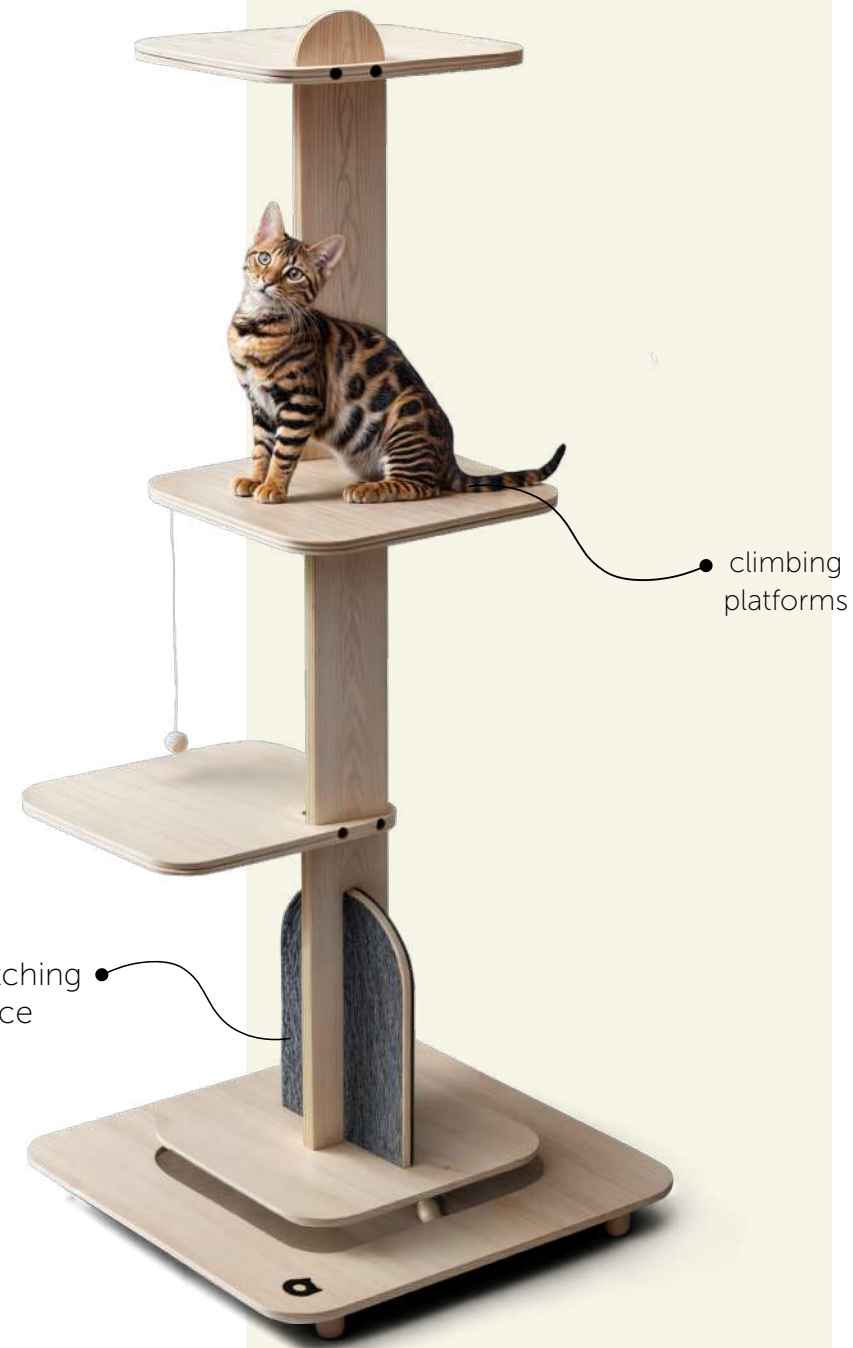

controlled ventilation

handle

 66x41x43 cm  63,5x44x21 cm  6 Kg  ---  S-M-L

Simplified Clean-Up

This practical litter box features a simple, rotatable design for easy cleaning. Its removable sieve allows waste to be effortlessly separated from clean litter, maintaining freshness and hygiene while offering a sleek and functional solution that complements any modern living space.

06 JOLY TOWER

Combining a spinning ball, a climbing tower, and a scratching surface, this toy offers endless entertainment in a stylish, compact form. Perfectly suited for any space, it ensures your cat stays happy, active, and entertained while also satisfying their scratching instincts, all while adding a touch of fun to your home.

25x25x27 cm

26x26x6,5 cm

1,5 Kg

S-M

S-M-L

06 JOLY NOTCH

A perfect blend of fun and function, this toy features a spinning ball and a built-in scratching surface, providing endless entertainment and exercise for your cat. Designed to protect your furniture while promoting healthy play, its sleek, compact design seamlessly integrates into any home, ensuring your feline stays active, engaged, and satisfied.