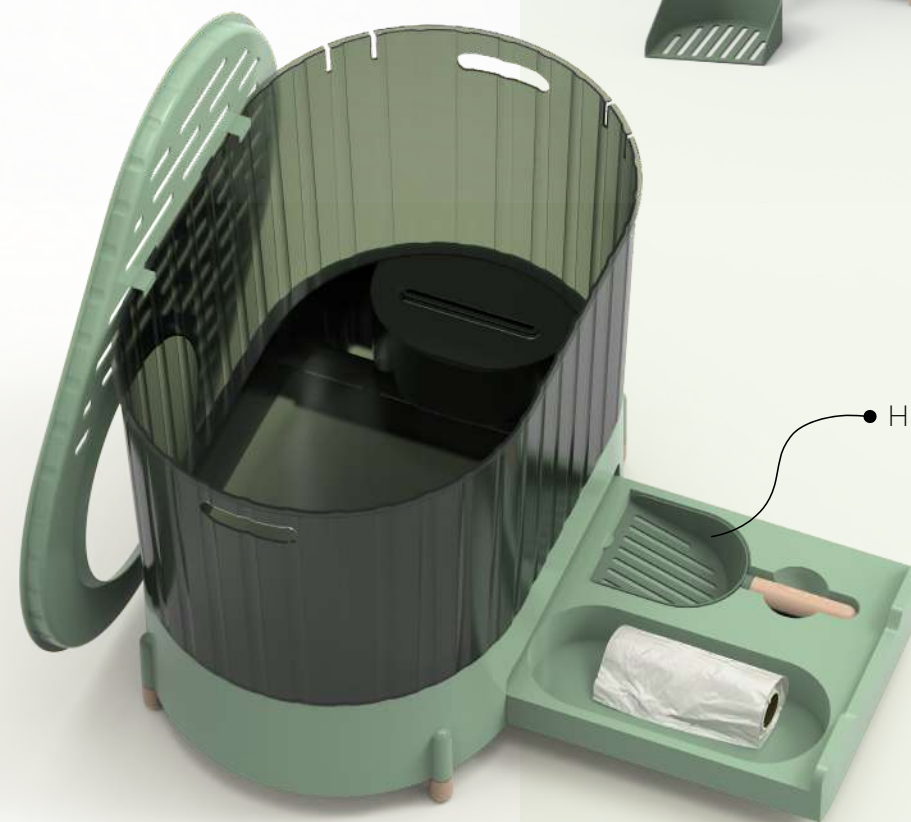

jump-in entry

COMING SOON